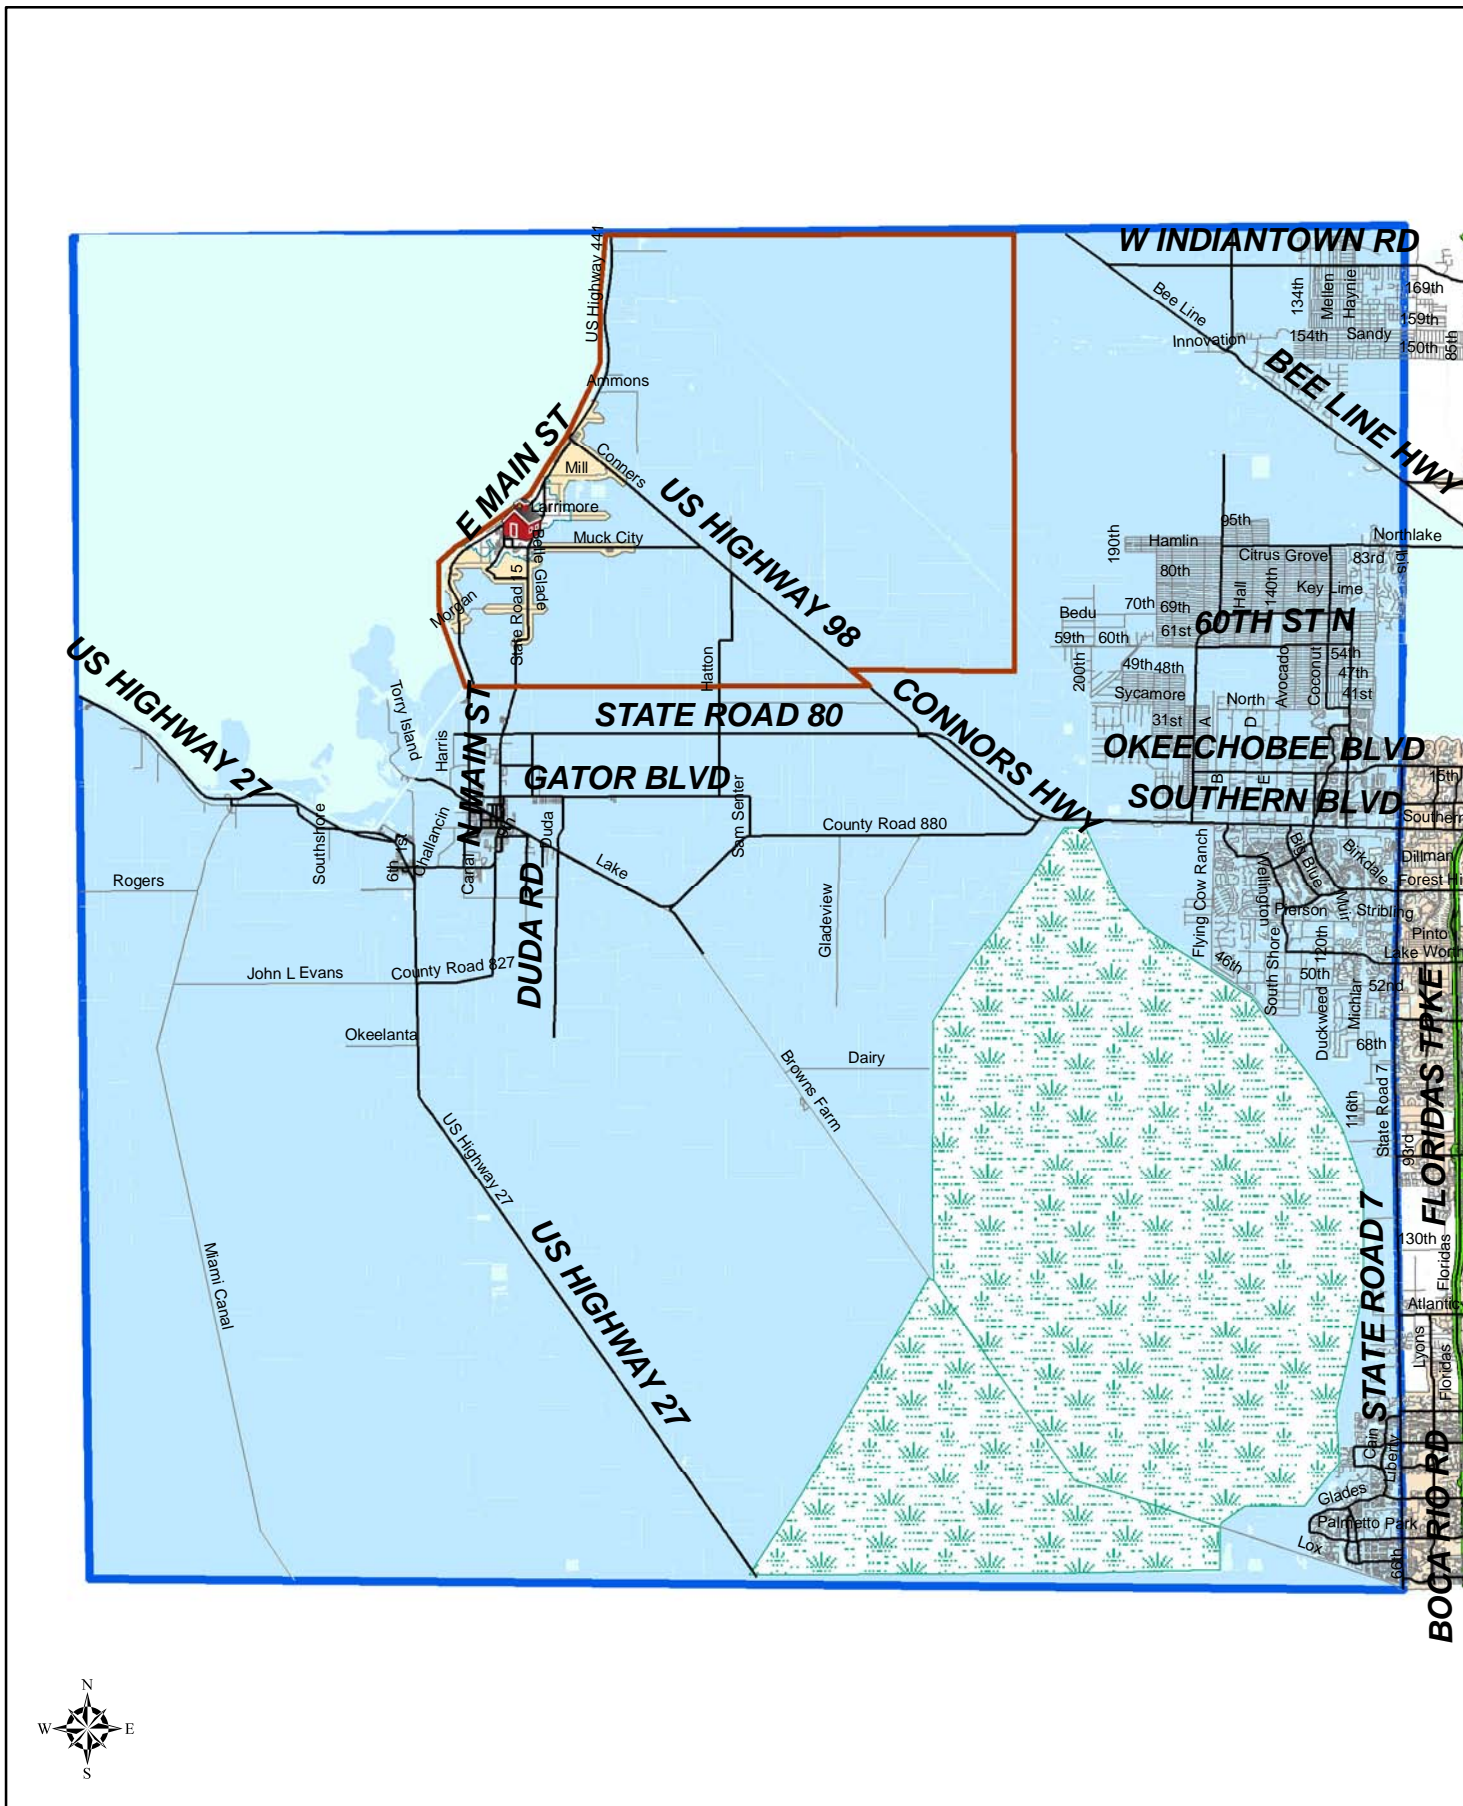

Choice Transportation Zone Pahokee Middle

-  Pahokee Middle
-  Pahokee 2 mile
-  Choice Transportation Zone
-  Pahokee 5 mile
-  Attendance Boundary