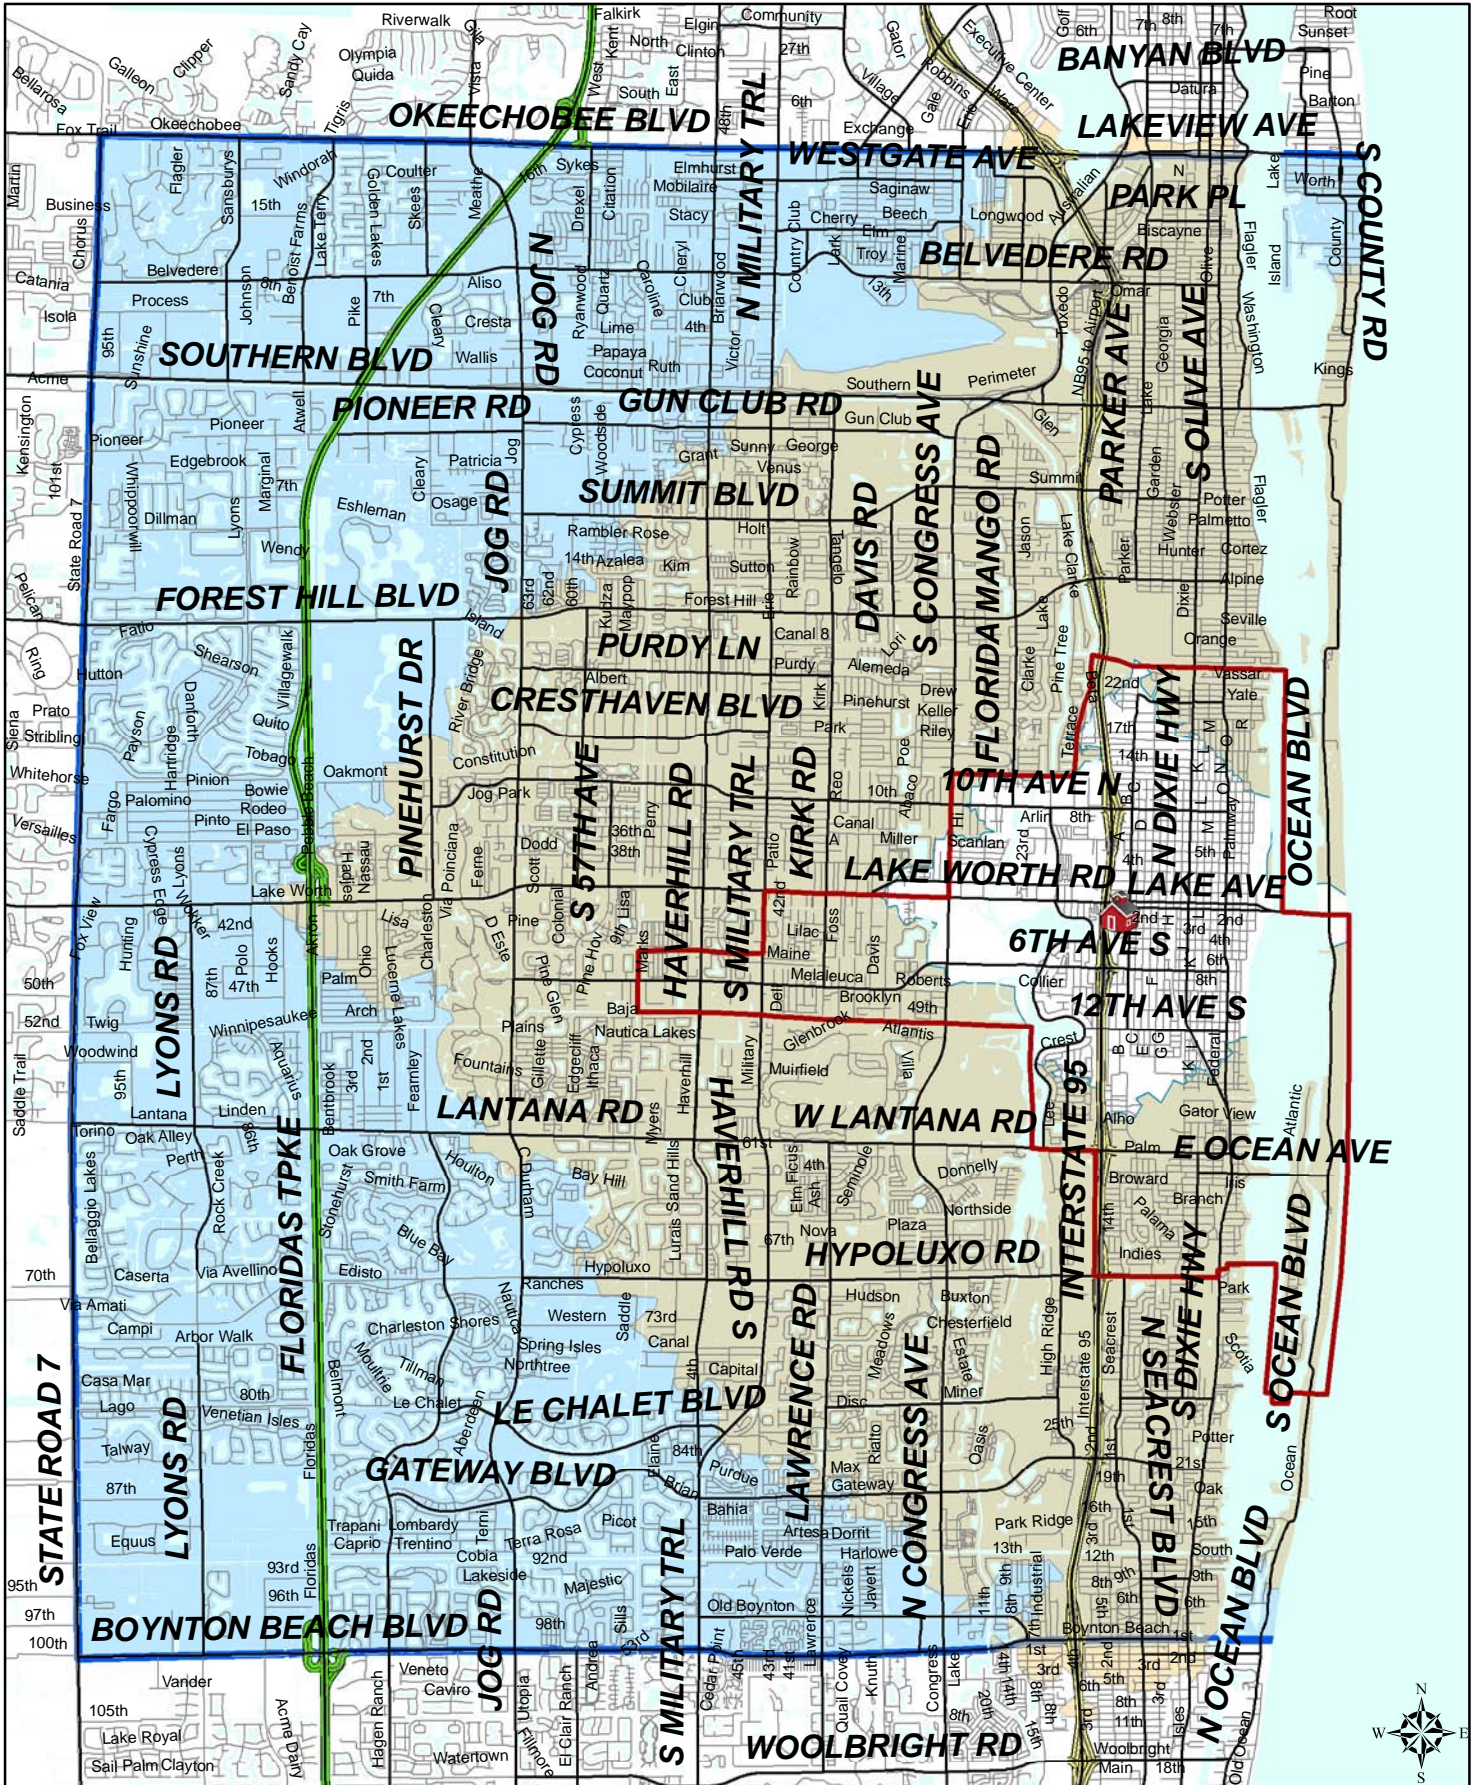

Choice Transportation Zone Lake Worth High School

	Attendance Boundary		Lake Worth 2 mile		Choice Transportation Zone
	Lake Worth 7 mile				