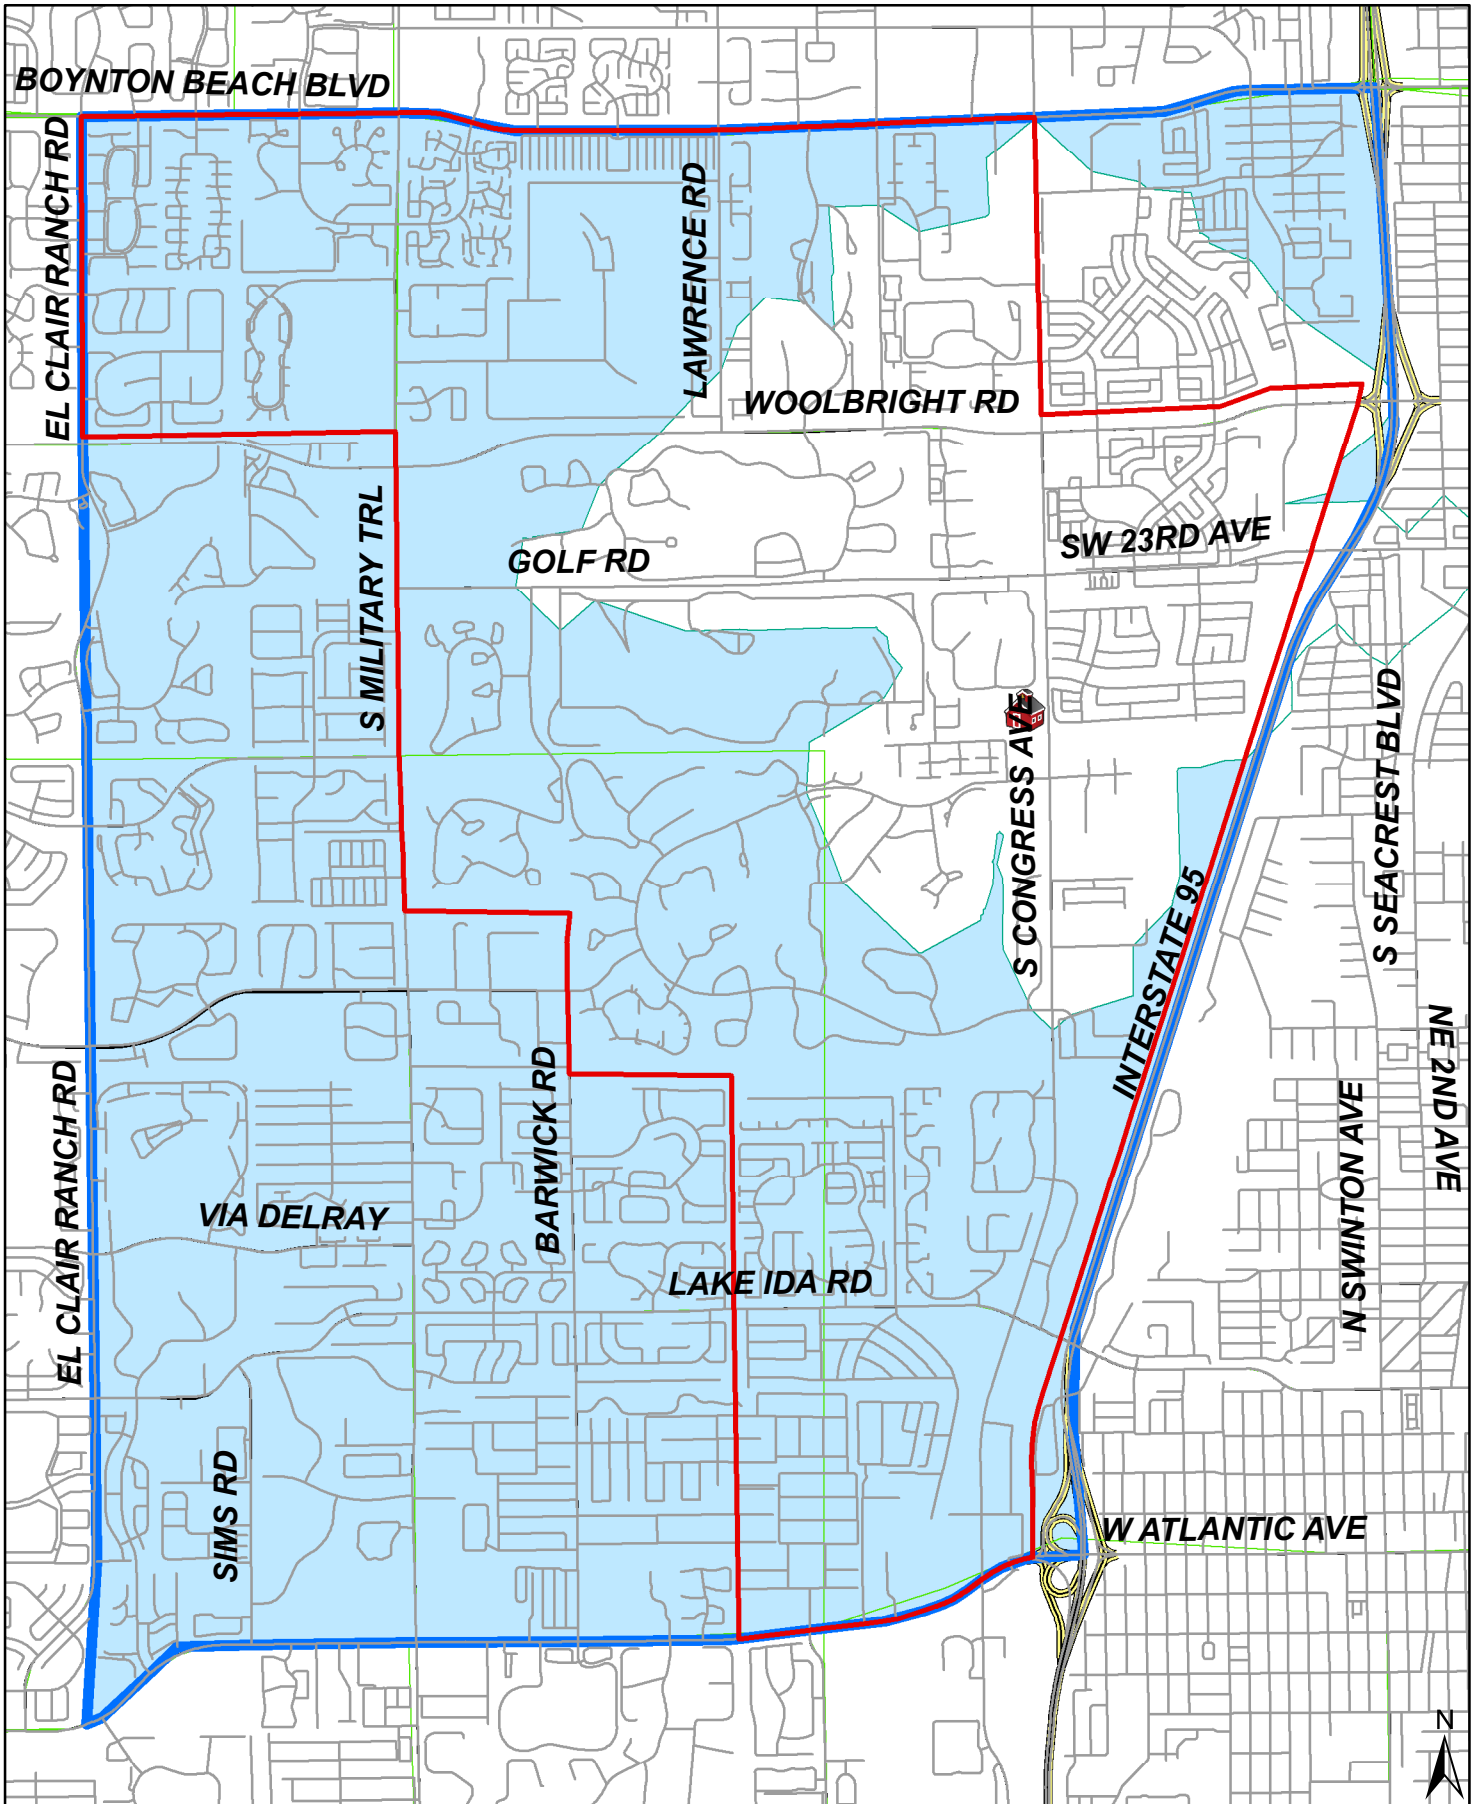

Choice Transportation Zone Crosspointe Elementary

-  Attendance Boundary
-  Choice Transportation Zone
-  Crosspointe Elementary
-  2 Mile Walk Zone

Map prepared courtesy of Planning Dept - GIS

10/11/2016 - DLG
CTZ_Crosspointe_Elementary2016.mxd